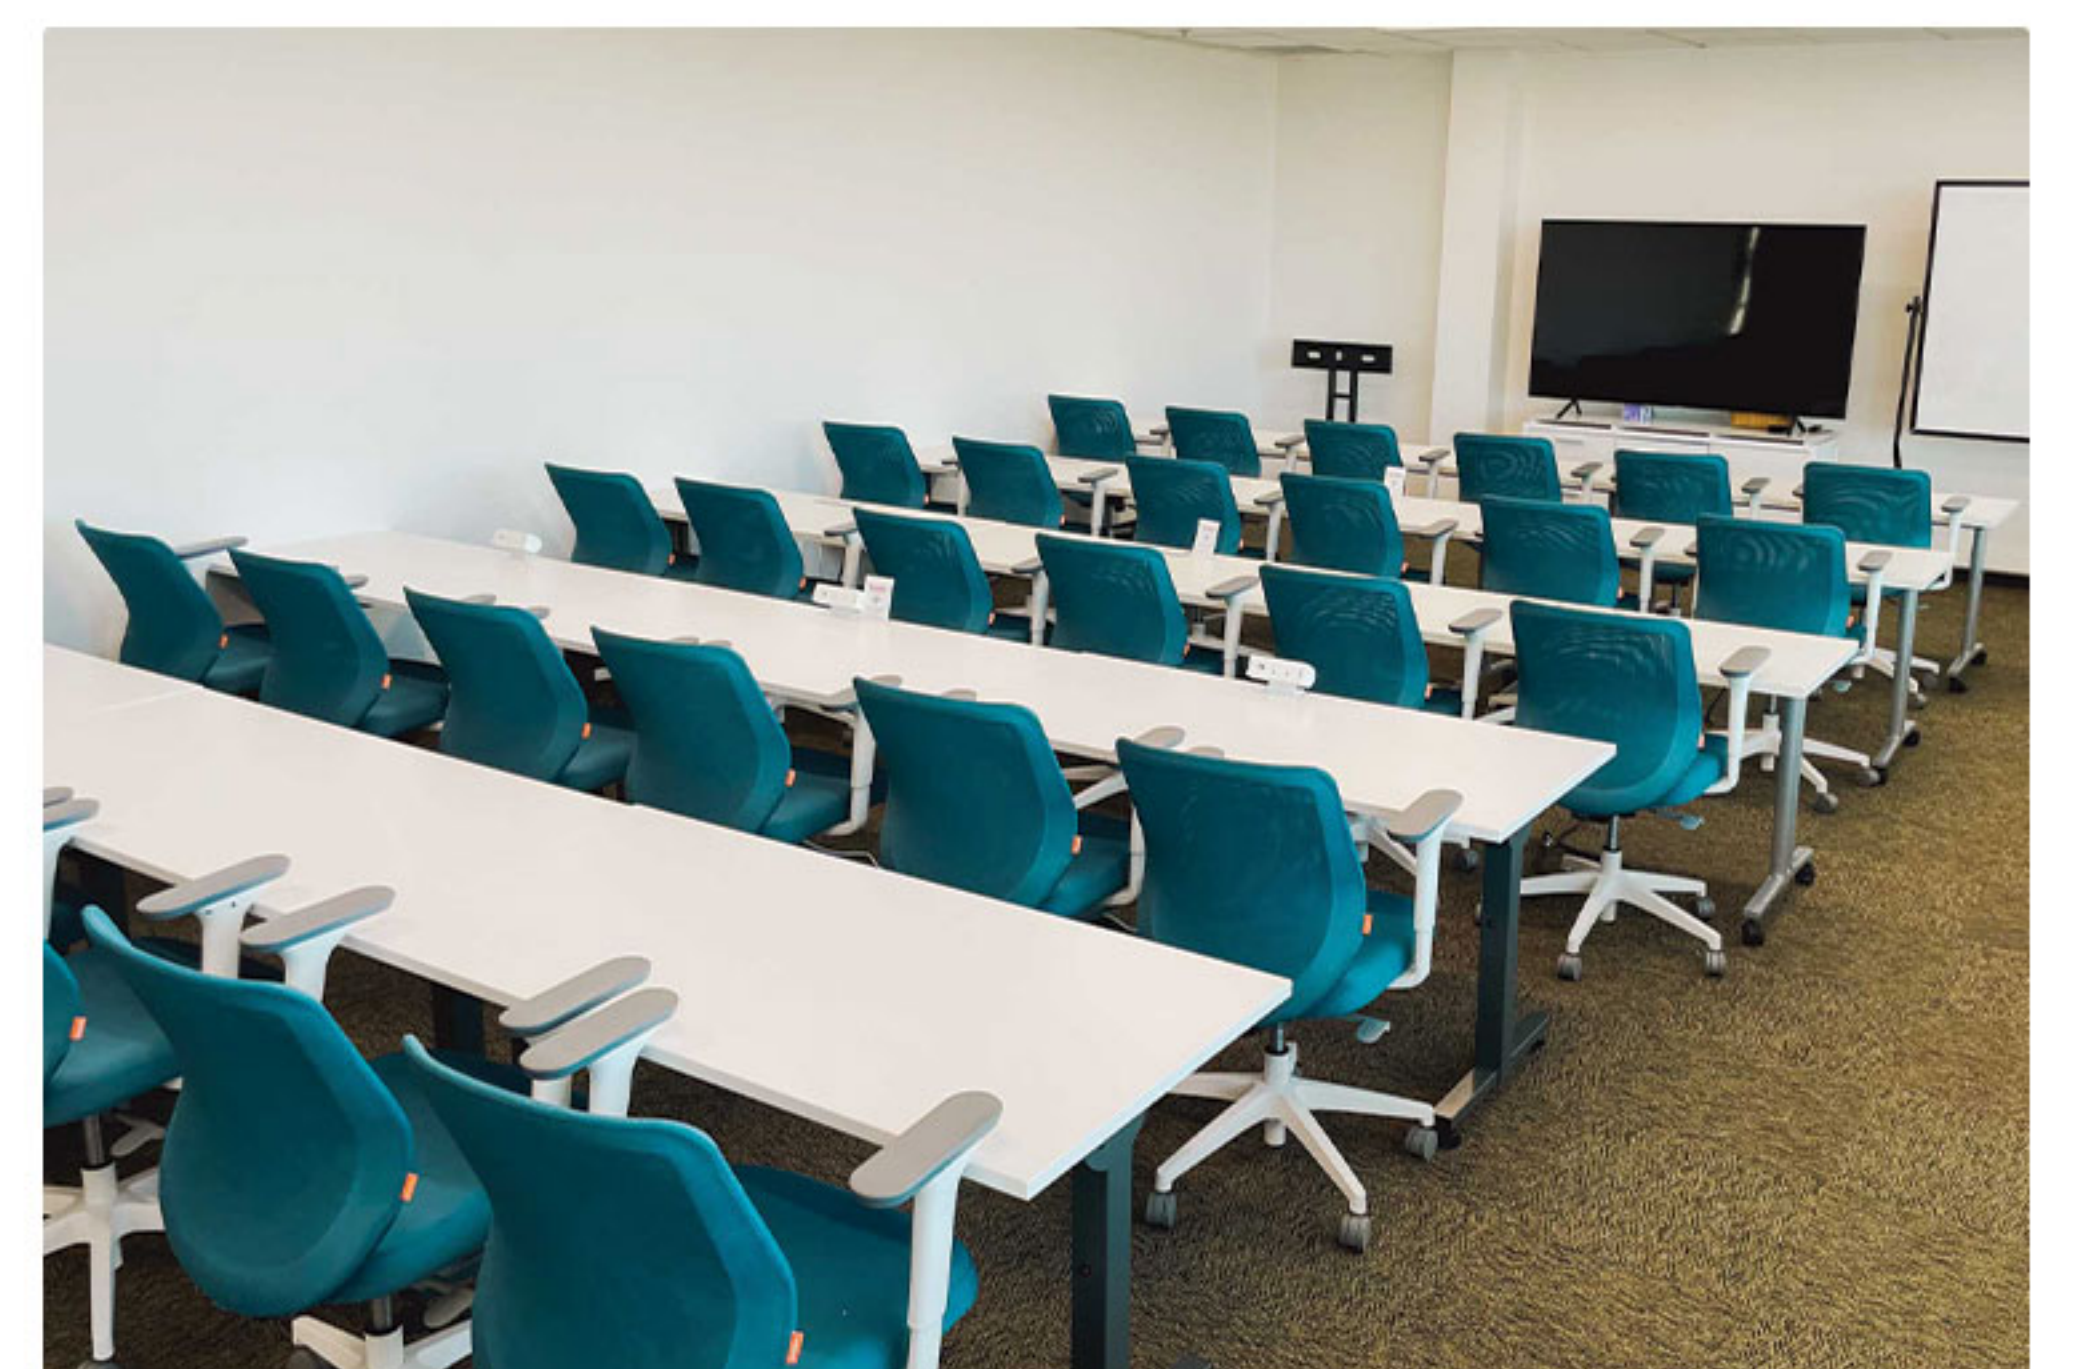

#### All-Inclusive Suite Perks

- 1 GB Fast Wifi Internet and Ethernet inside offices
- 24x7 secure access with remote video monitoring
- Priority access to 4 Meeting Spaces with AV for video conferencing and whiteboards for collaboration
- Shared Kitchen stocked with coffee, tea, bottled water, utensils and supplies
- Business support services including mail, package handling, concierge on call
- High speed printers with unlimited bw/color printing and copier/scanner
- VOIP handsets and service plans available
- Tech Support services available on request
- Coworking lounge and event space
- Janitorial and utilities included